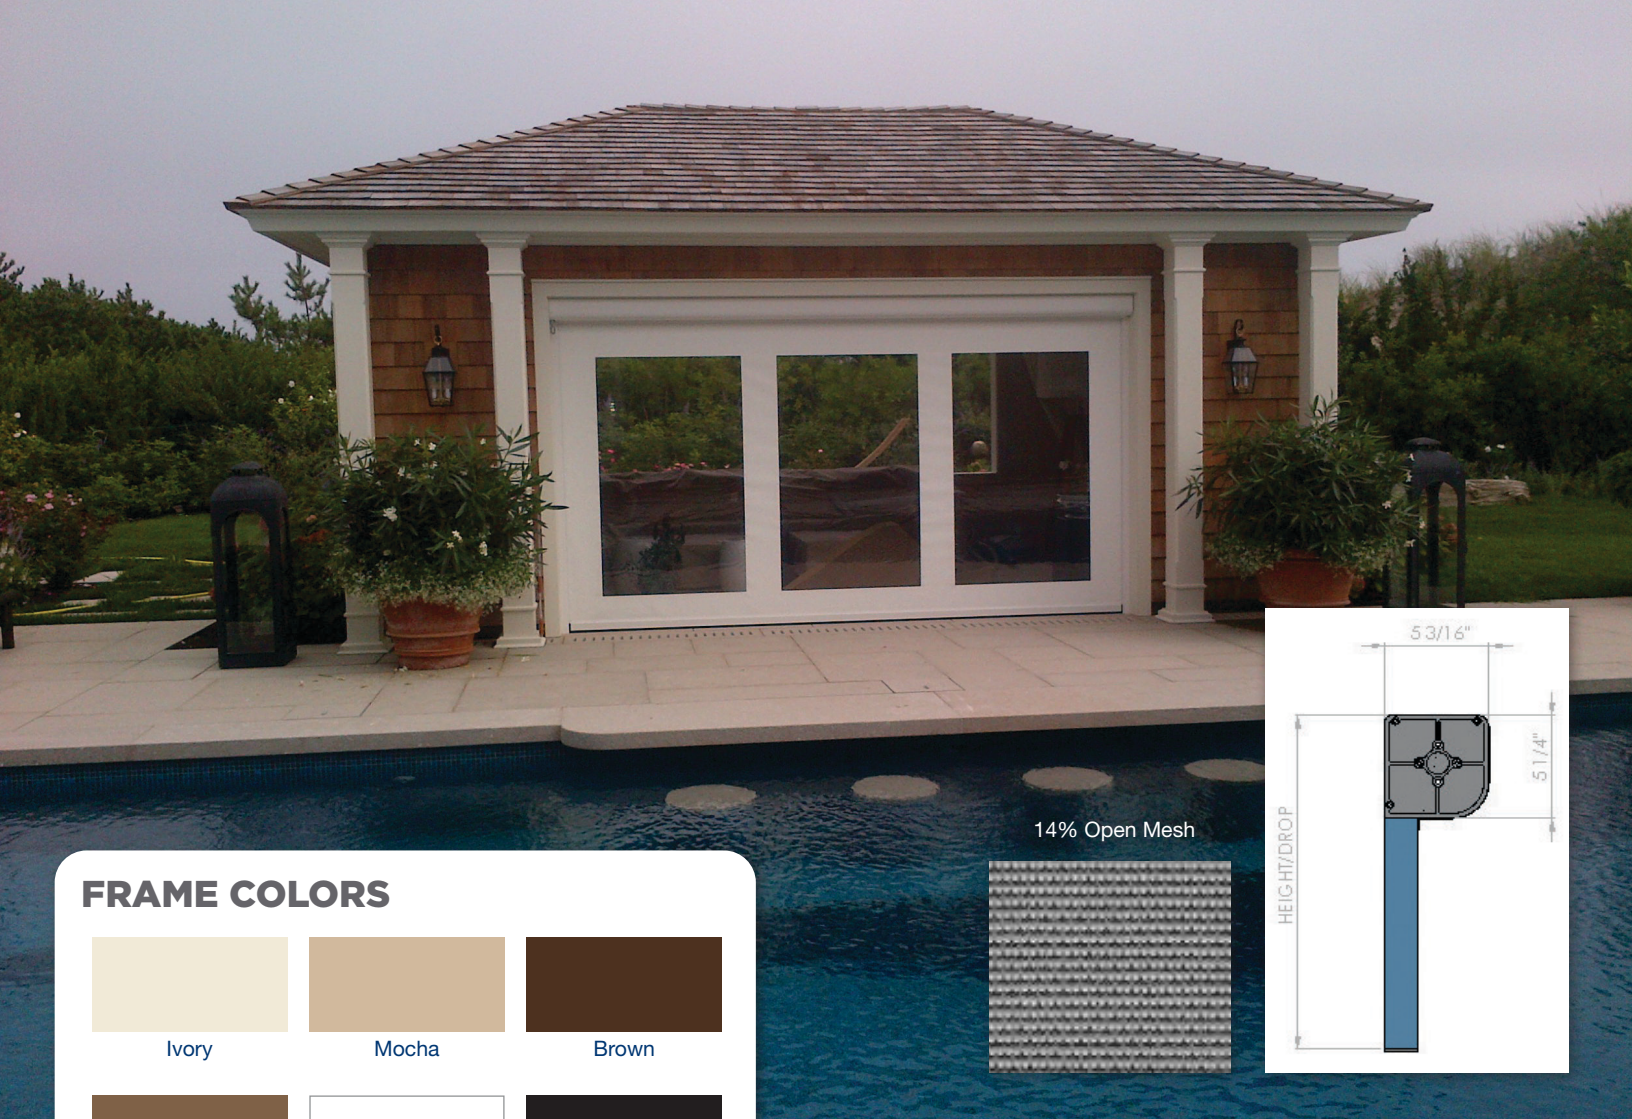

SC4500/4600 MASTERSHADE® RETRACTABLE SCREEN SYSTEM WITH ZIPPER TRACK

14% Open Mesh

FRAME COLORS

Frame colors may vary due to the printing process.

MOTOR OPTIONS

SOMFY MOTORS feature an integrated radio receiver that allows you to operate the screen by remote. Add optional smart controls for controlling the shade with your tablet or smartphone. Or, add the optional "Ondeis" sun sensor will lower the shades automatically when shade is needed. A wind sensor can be added that gives the extra protection from wind by retracting automatically.

Call Us for a FREE in-home estimate!

www.SunairAwnings.com

Sunair® Awnings, 7785 Rt. 175 Jessup, MD 20794 | 410.799.1145
©2022 Awnings Unlimited Inc.

www.SunairAwnings.com

A Full Cassette Retractable Rolling Screen with a compact 5" x 5" box design, Weighted hem bar, and Zipper Side Tracks

Screen fabric can be raised and lowered easily with a hand crank or motor.

MAX SIZE:

SC4500 model up to 20 ft. Wide & 16 ft. High: Max width will depend on fabric and height. Max height will depend on width. Slightly wider widths are possible depending on height and fabric choice. SC4600 model up to 24 ft. Wide & 9 ft. High, with Nano 95 mesh fabric.

Do you want to relax and enjoy your outdoor space free from sun glare, moderate inclement weather, and without those pesky bugs? The SC4500/4600 is the perfect rolling retractable screen for protecting you and your family, or your restaurant patrons. It is ideal for protection on porches, Pergolas, verandas, garage doors, and lanais. Simply roll down the screen with the manual crank or motor and the zipper system will do the rest. This specially engineered zipper system holds the fabric within the tracks allowing for opening to be more protected when the fabric is lowered. Sunair® offers only the highest quality mesh, fiberglass, and vinyl PVC fabrics from the best-known brand names in the industry. Choose the fabric that best fits your needs from our variety of available fabrics.