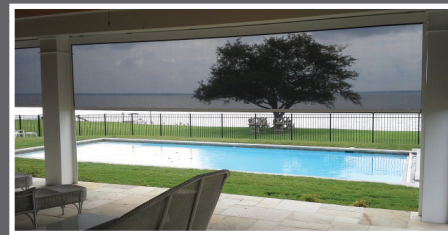

SC4500/4600 MASTERSHADE® RETRACTABLE SCREEN SYSTEM WITH ZIPPER TRACK

14% Open Mesh

FRAME COLORS

Frame colors may vary due to the printing process.

MOTOR OPTIONS

SOMFY MOTORS feature an integrated radio receiver that allows you to operate the screen by remote. Add optional smart controls for controlling the shade with your tablet or smartphone. Or, add the optional "Ondeis" sun sensor will lower the shades automatically when shade is needed. A wind sensor can be added that gives the extra protection from wind by retracting automatically.

Call Us for a FREE in-home estimate!

www.SunairAwnings.com

Sunair® Awnings, 7785 Rt. 175 Jessup, MD 20794 | 410.799.1145
©2022 Awnings Unlimited Inc.

www.SunairAwnings.com

A Full Cassette Retractable Rolling Screen with a compact 5" x 5" box design, Weighted hem bar, and Zipper Side Tracks

Screen fabric can be raised and lowered easily with a hand crank or motor.

MAX SIZE:

SC4500 model up to 20 ft. Wide & 16 ft. High: Max width will depend on fabric and height. Max height will depend on width. Slightly wider widths are possible depending on height and fabric choice. SC4600 model up to 24 ft. Wide & 9 ft. High, with Nano 95 mesh fabric.

Do you want to relax and enjoy your outdoor space free from sun glare, moderate inclement weather, and without those pesky bugs? The SC4500/4600 is the perfect rolling retractable screen for protecting you and your family, or your restaurant patrons. It is ideal for protection on porches, Pergolas, verandas, garage doors, and lanais. Simply roll down the screen with the manual crank or motor and the zipper system will do the rest. This specially engineered zipper system holds the fabric within the tracks allowing for opening to be more protected when the fabric is lowered. Sunair® offers only the highest quality mesh, fiberglass, and vinyl PVC fabrics from the best-known brand names in the industry. Choose the fabric that best fits your needs from our variety of available fabrics.