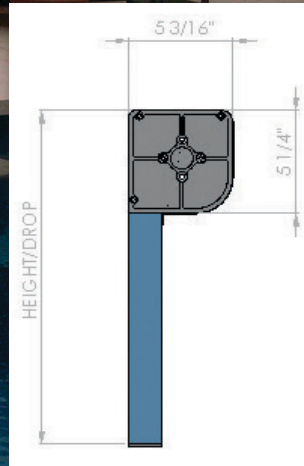

SC4500/4600 MASTERSHADE® RETRACTABLE SCREEN SYSTEM WITH ZIPPER TRACK

14% Open Mesh