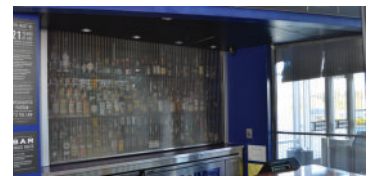

interior bar