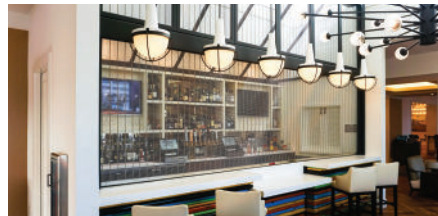

Windloads withstanding up to:

- 20 PSF - Tigris
- 10 PSF - Lago

interior bar